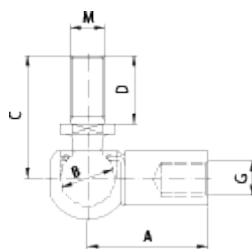

Data Sheet

Article number: 04HPF30

Description: Stabilus Industry Line Kugleholder Steel
Type PF30 M8/Ø13

Measures

A	= 30
B	= 13
C	= -
G	= M8
MxD	= -